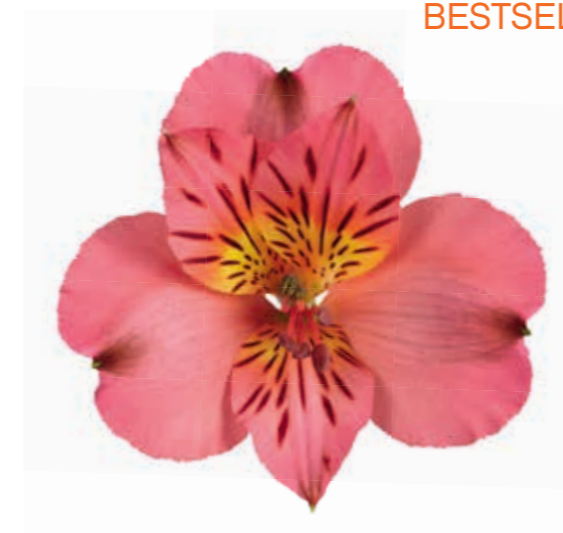

PINK

BESTSELLER