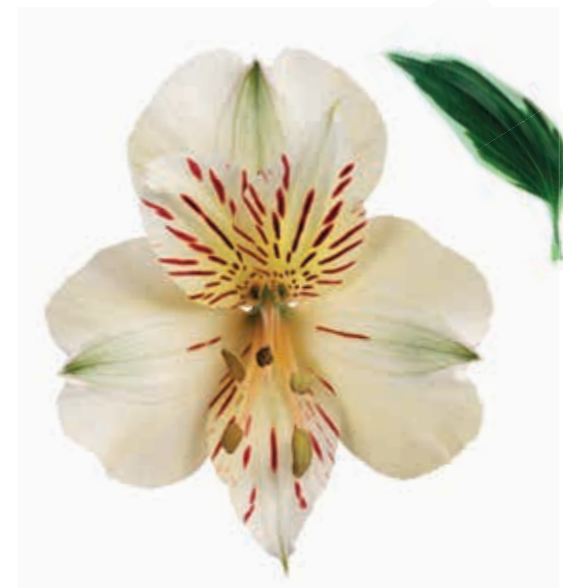

- Unique flower shape

Yentl® and Charmelita® White both have unique flower shapes. Yentl® has big flowers and has curled edges on each petal. Charmelita® has multiple compact flowers. Her petals have a more pointy shape.

Index

Introduction	3
Index	5
Trends	6
Colorita®	8
Red	10
Pink	11
Purple	12
Orange	14
Yellow	15
White	16
Bi-colour	17
Charmelita®	18
Specifications	19
Salt Lake®	20

#INSTAGRAMMABLE

Variegated leaves and plants are trending on social media. Especially with the millennial plantlovers on Instagram and TikTok. We offer you two unique potted alstroemerias with variegated leaves.

#variegatedplants 84.680 posts | #variegated 146.266 posts (source: Instagram)

Fabiana®

Katiana®

COLORITA[®]
happy garden days

Colorita[®]

Boost your garden or terrace with an explosion of colours with Colorita[®]. Colorita[®] is available in seven striking colours, flowering continuously from spring until late autumn. For USA: all Colorita[®] varieties are well suited for growth between USDA hardiness zone 6 (for cold tolerance) and zone 9 (for heat tolerance and drought resistance).